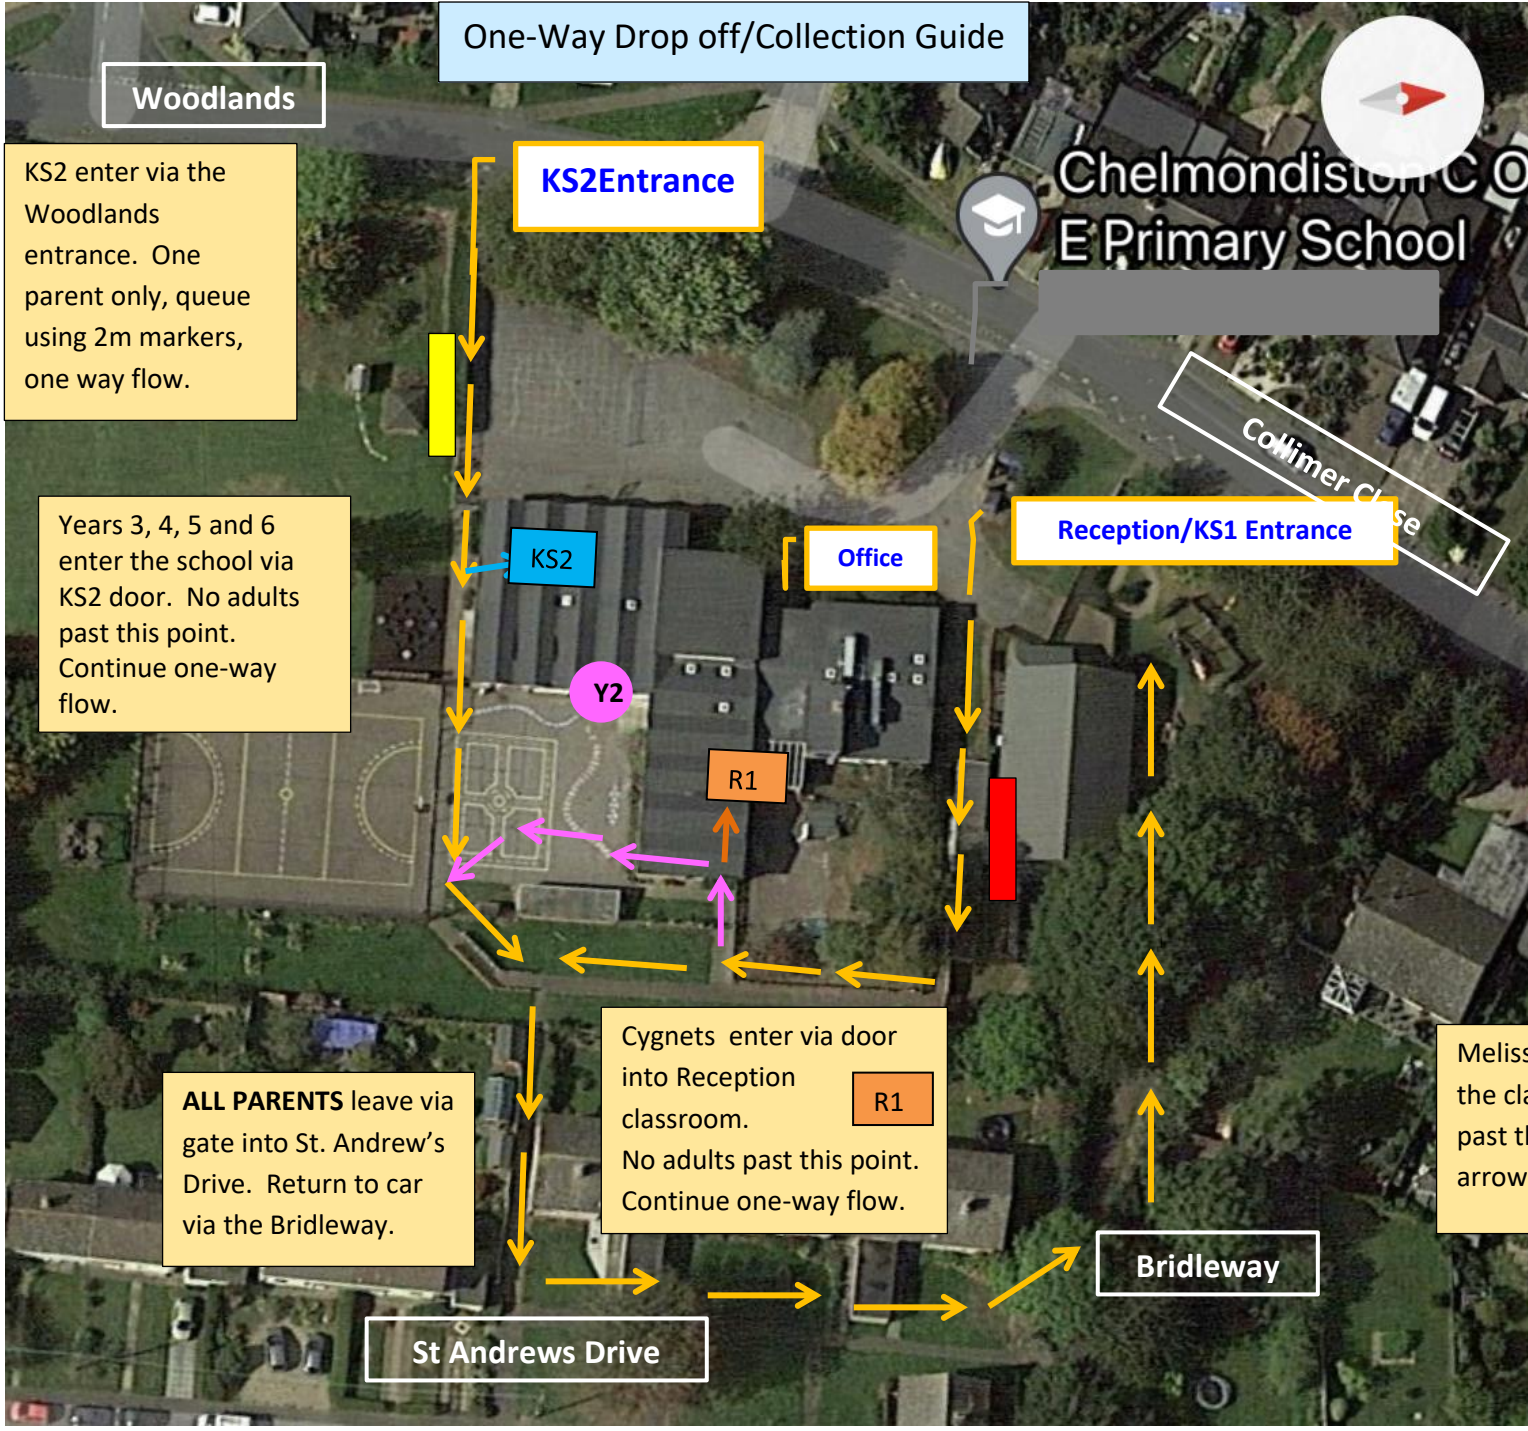

One-Way Drop off/Collection Guide

Woodlands

KS2 enter via the Woodlands entrance. One parent only, queue using 2m markers, one way flow.

KS2 Entrance

KS2 bikes and scooters

EYFS/KS1 bikes and scooters

Years 3, 4, 5 and 6 enter the school via KS2 door. No adults past this point. Continue one-way flow.

KS2

Office

Reception/KS1 Entrance

Collimer Close

Y2

R1

ALL PARENTS leave via gate into St. Andrew's Drive. Return to car via the Bridleway.

Cygnets enter via door into Reception classroom. No adults past this point. Continue one-way flow.

R1

Y2

Melissa will use the door to the classroom. No adults past this point. See pink arrows.

St Andrews Drive

Bridleway